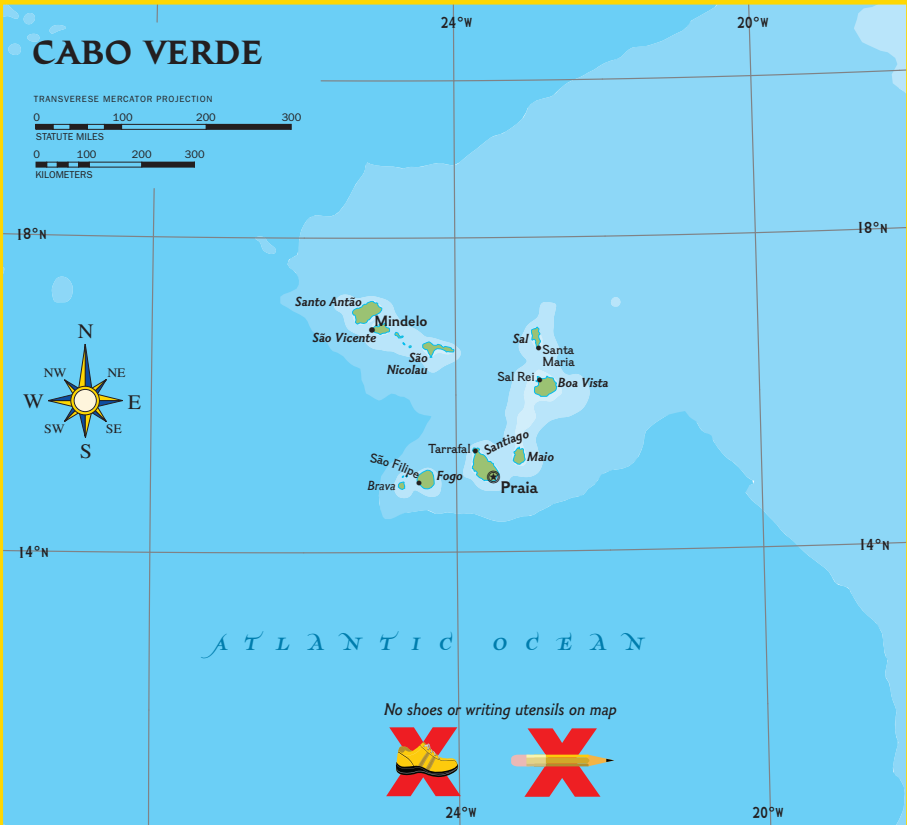

CABO VERDE

TRANSVERSE MERCATOR PROJECTION
0 100 200 300
STATUTE MILES
0 100 200 300
KILOMETERS

No shoes or writing utensils on map

24°W

20°W