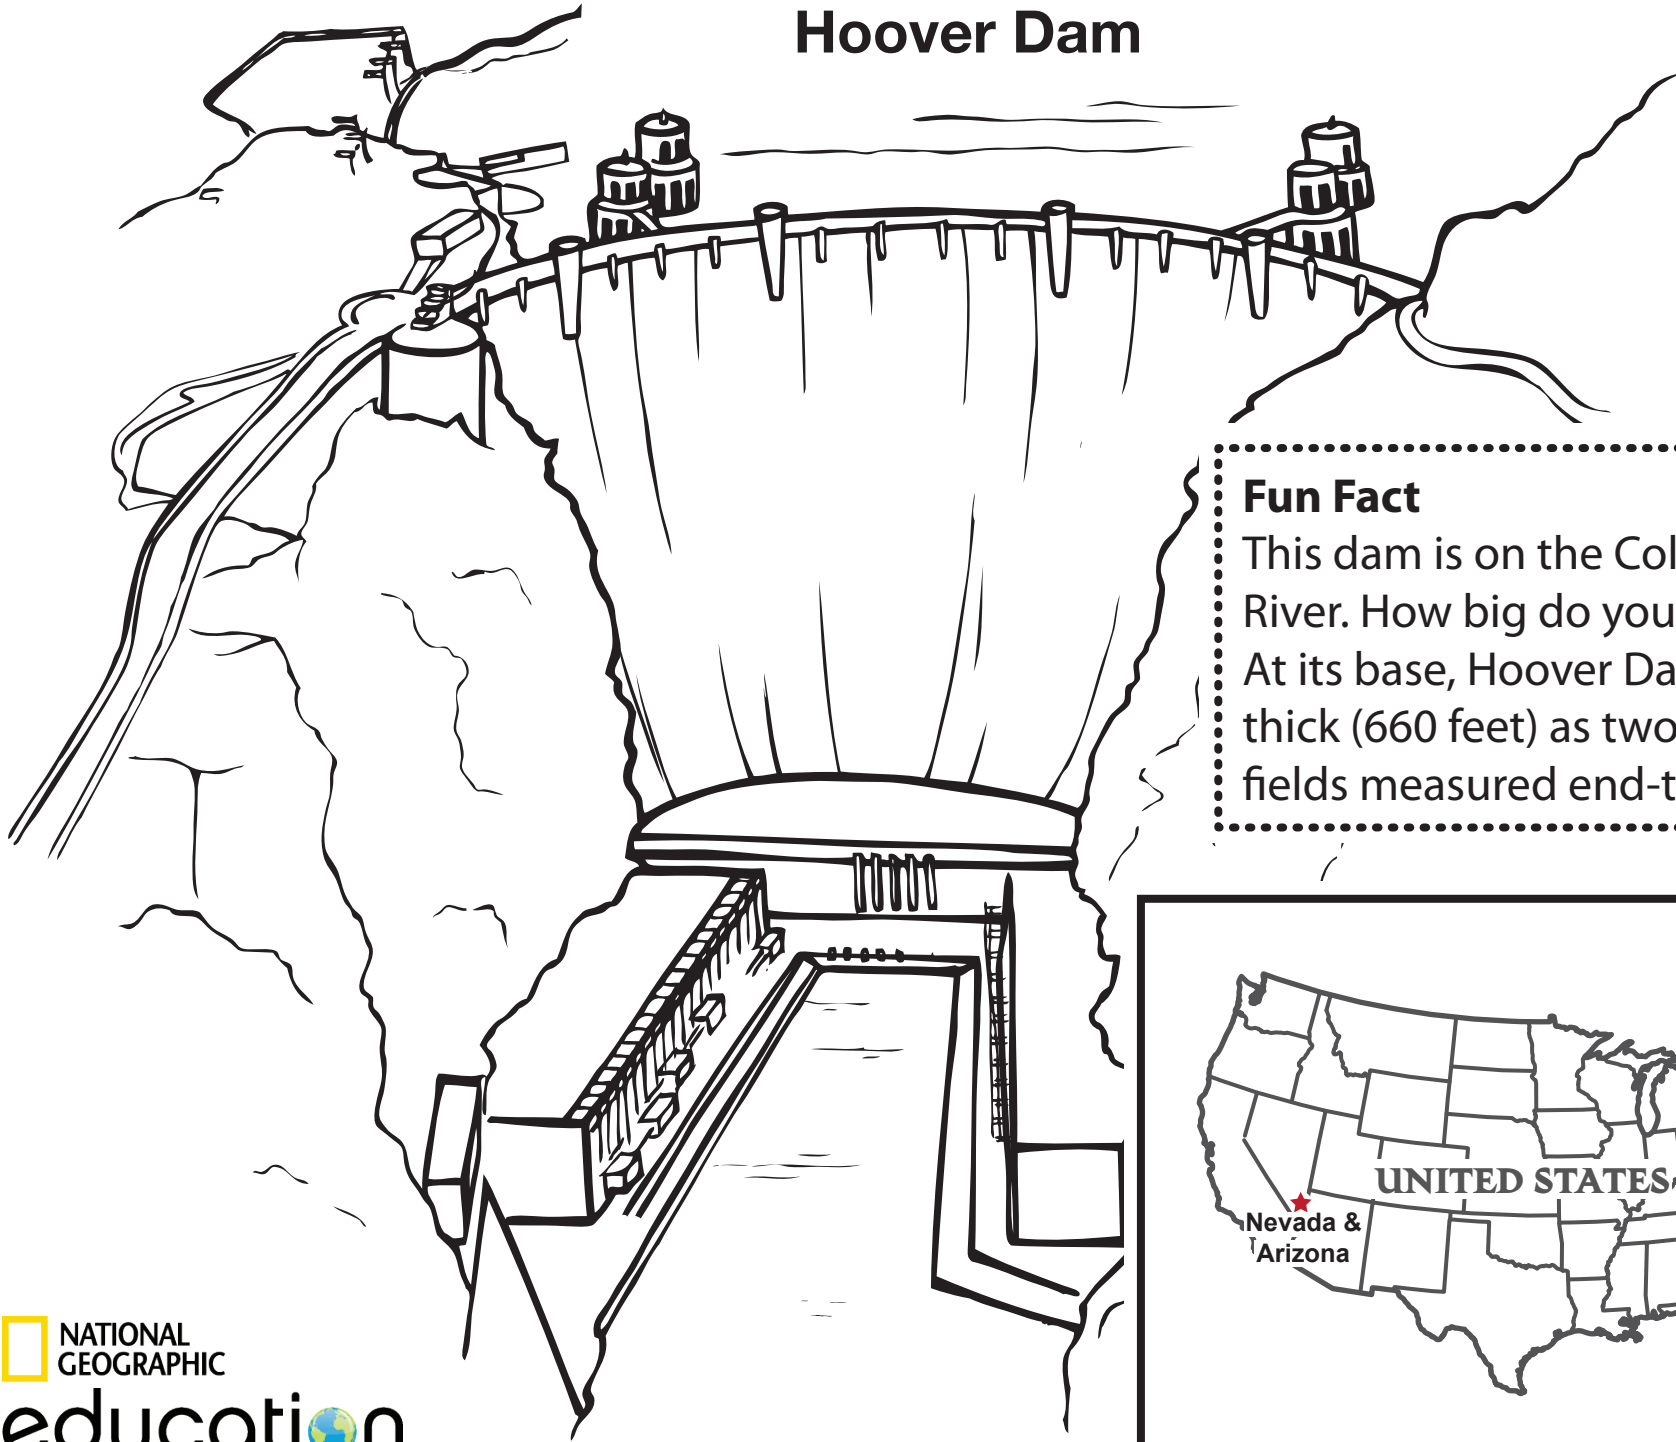

Hoover Dam

Fun Fact

This dam is on the Colorado River. How big do you think it is? At its base, Hoover Dam is as thick (660 feet) as two football fields measured end-to-end.